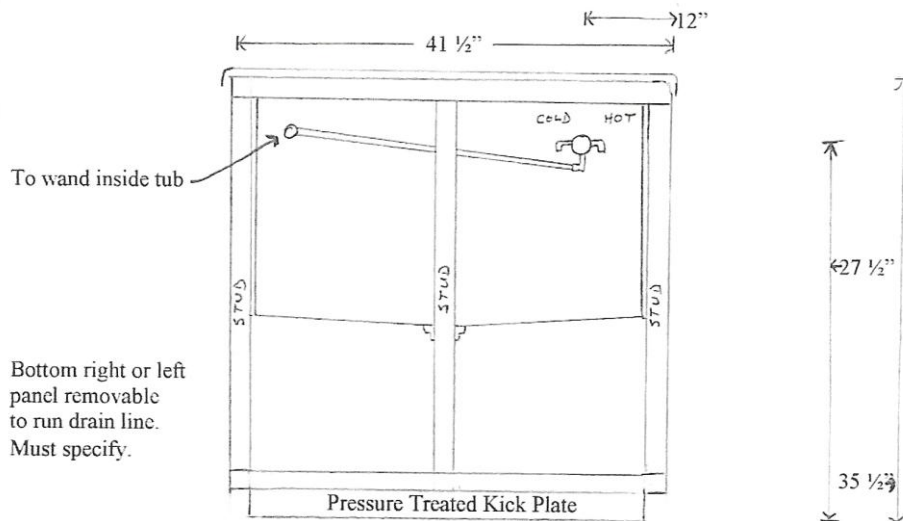

Plumbing Specification for New Breed Dog Bath LT101

The strainer bowl is 34" from wall to center of drain and 14 1/2" off the floor. This is not a rough in dimension. Must off set for center frame stud with "P" trap. 1 1/2" drain line. 2 each connection hoses 1/2" IPS for hot and cold incoming water.

Plumbing parts included and installed on tub:

- Moen 62300 Posi-Temp adjustable shower valve
- Lasco crossover and interior wand hose
- Alsons 4900BX vacuum breaker
- Lasco stainless 4" drain bowl
- Lasco removable hair snare

Back View of Tub